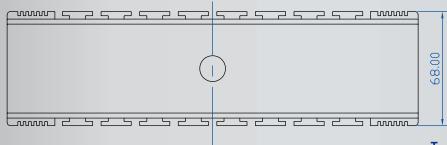

**Application :**  
**Network device, VPN, VOD, POS and DVR system**

**Technical Data :**

. Dimension	68 H x 245 W x 177 D mm
. Dimension	68 H x 245 W x 234 D mm (FI852A)
. Dimension	110 H x 268 W x 182 D mm (2xPCI)
. Material	Aluminum
. Color	Black
. Weight	2.9 Kgs ( Incl. M/B )
. Storage Space	1 x 2.5" HDD +1 x PCI 104
	1 x 2.5" HDD + 2 x PCI

M/B information: ( Please refer to M/B specification )

M/B Model	Description
CI945A	Core 2 Duo solution / 4 LAN / PCI / Mini PCI / PCMCIA / SATA
CI852A	4 LAN
CI852C	4 COM ports / PCI 104
SI852A	4-16 Video-in
FI852A	Twin-view / LVDS / 4 COM ports / PCI104 / Mini PCI
CI853CW	4 COM ports / PCI / Wide range DC-IN (2 x PCI available)
MI853AW	2 IEEE1394 / PCI / DVI / TV-Out / Wide range DC-IN (2 x PCI available)