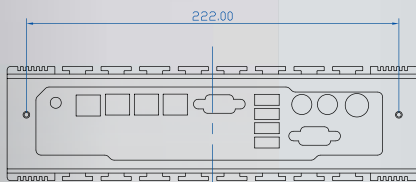

**Application :**  
**Network device, VPN, VOD, POS and DVR system**

**Technical Data :**

. Dimension	68 H x 245 W x 177 D mm
. Dimension	68 H x 245 W x 234 D mm (FI852A)
. Dimension	110 H x 268 W x 182 D mm (2xPCI)
. Material	Aluminum
. Color	Black
. Weight	2.9 Kgs ( Incl. M/B )
. Storage Space	1 x 2.5" HDD +1 x PCI 104
	1 x 2.5" HDD + 2 x PCI

M/B information: ( Please refer to M/B specification )

M/B Model	Description
CI945A	Core 2 Duo solution / 4 LAN / PCI / Mini PCI / PCMCIA / SATA
CI852A	4 LAN
CI852C	4 COM ports / PCI 104
SI852A	4-16 Video-in
FI852A	Twin-view / LVDS / 4 COM ports / PCI104 / Mini PCI
CI853CW	4 COM ports / PCI / Wide range DC-IN (2 x PCI available)
MI853AW	2 IEEE1394 / PCI / DVI / TV-Out / Wide range DC-IN (2 x PCI available)