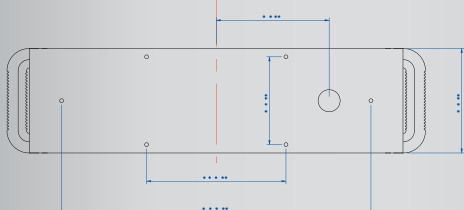

HS Italia
Tel. 0536 830620
Fax. 0536 831215
www.hs-italia.it
info@hs-italia.it