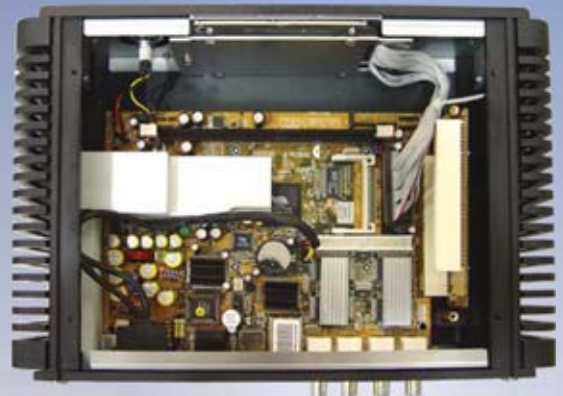

TWISTER Series

TWISTER Chassis without top-cover

Application :
Thin Client, Network device, Set-Top Box,
VPN, VOIP, DVR and POS system

Technical Data :

. Dimension	75 H x 300 W x 200 D mm
. Dimension	75 H x 300 W x 263 D mm (FI852A)
. Material	Aluminum
. Color	Black
. Weight	2.9 Kgs (Incl. M/B)
. Storage Space	1 x 2.5" HDD (available with 1 PCI Card) or 1 x 3.5" HDD
. PCI Slot	1 (PCI riser card option)

M/B information: (Please refer to M/B specification)

M/B Model	Description
CI945A	Core 2 Duo solution / 4 LAN / PCI / Mini PCI / PCMCIA / SATA
CV700A	3 LAN
CV700C	4 COM Ports
CV763A	2 PCMCIA Slot / 4 LAN
MV700A	Twin-view / Video-in, LVDS(option)
CI852A	4 LAN
CI852C	4 COM ports / PCI 104
CI853CW	4 COM ports / PCI / Wide range DC-IN
SI852A	4~16 Video-in
FI852A	Twin-view / LVDS / 4 COM ports / PCI104 / Mini PCI
MI853AW	2 IEEE1394 / PCI / DVI / TV-Out / Wide range DC-IN