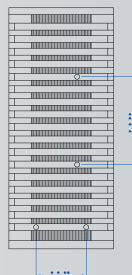

Option (CV763A are excluded)

Wireless Lan	Chip: ATMEL , USB Interface , 802.11g Standard , Driver: Win98,ME,2K,XP,Linux, 128bit WEP Encryption Support
56K Modem(CX)	Chip: Conexant , USB Interface , Driver: Win98,ME,2K,XP,Linux
ISDN	Chip: Cologne, ISDN Standard ETSI Euro ISDN, Driver: Win98,ME,2K,XP,Linux
ADSL	Chip: Conexant , ANSI T.1413 Issue 2, ITU-T G.992(G.dmt) and G.992.2(G.lite) Annex A,B. Driver: Win98,ME,2K,XP,Linux