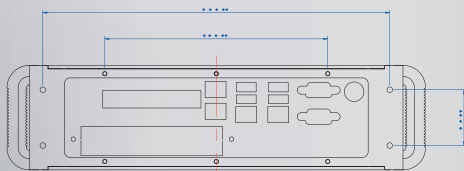

HS Italia
Tel. 0536 830620
Fax. 0536 831215
www.hs-italia.it
info@hs-italia.it