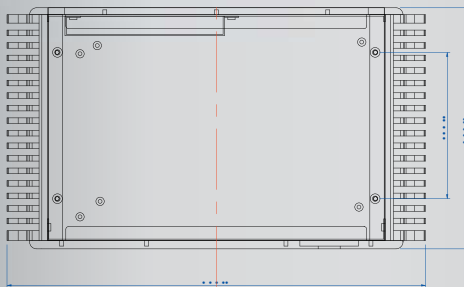

HS Italia
Tel. 0536 830620
Fax. 0536 831215
www.hs-italia.it
info@hs-italia.it