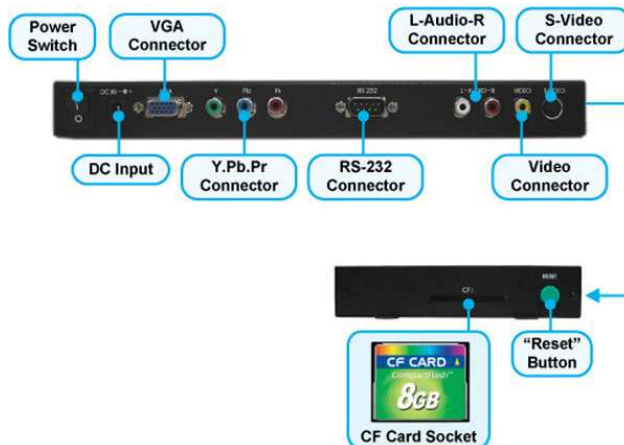

DIGITAL SIGNAGE

B1080i-1

Features

Supports HD WMV9, WMA formats

Supports CF memory cards. (Suggest using the high speed (150X) CF card)

Supports Network Function

- Embedded FTP Server.
- Connect using an Ethernet network cable at up to 100Mbps.
- Compatible with Windows Media Player 11 : Play media files stored in a network computer.
- Supports FTP Auto Download Function : Connect to Remote FTP server and download data to the CF card automatically.

Supports HTTP Command Control Function

Supports Auto Key Lock Function

Specification Features

- Supports RS-232 port for computer control with ASCII command (play, stop, pause...etc).
- The source of HD WMV9 MP@HL (Main Profile / High Level) supports resolution up to 1920x1080 (1080P) and the maximum bit rate is 12Mbps.

Output Interface

S-Video: supports Composite S-Video and Composite Y.Pb.Pr.

Audio

Video

Supports resolution:

Y.Pb.Pr. NTSC Mode(60Hz) : 480P/ 720P/ 1080i.

PAL Mode(50Hz) : 576P/ 720P/ 1080i.

VGA 640x480/ 800x600/ 1024x768/ 1280x1024/ 1360x768.

Introduction

The Eyezone B1080i-1 is a digital media player that plays movies, music, digital picture and WMV9 from CF memory card without a computer. The Eyezone B1080i-1 supports High Definition movie hardware decode acceleration, presents for you the smoother and clearer picture, it supports high resolution video output such as 1080i / 720P for movie theater quality video on a big screen. By connecting to Video, S-Video, Y.Pb.Pr, VGA (resolution up to 1360 x 768) and Audio, you can play picture, movie and music on any display device.