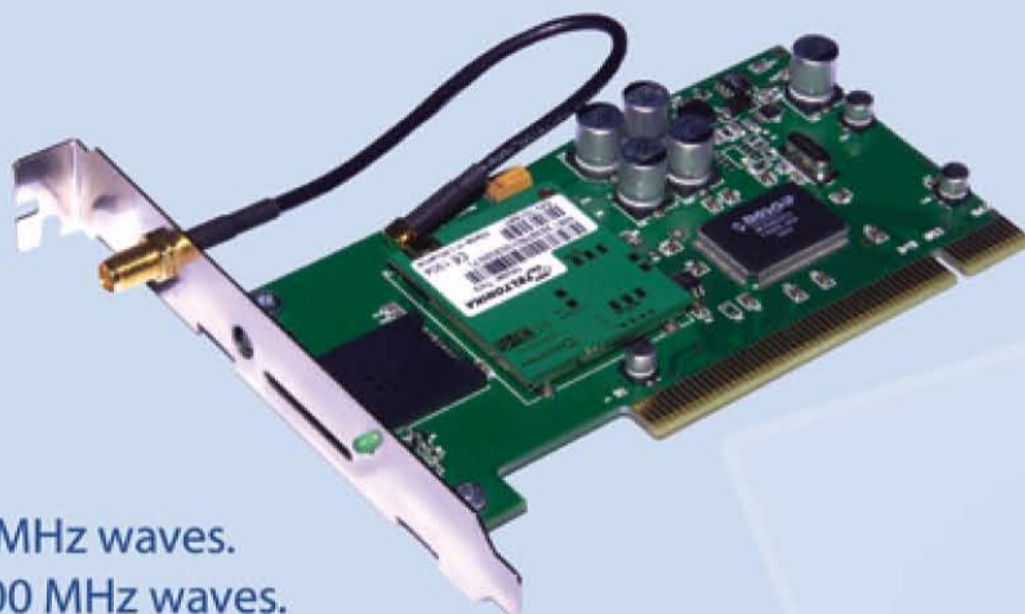

MAIN FEATURES:

The data type and data transfer speed depends on the service provided by your GSM operator. ModemPCI G10 supports the following data-bearers:

CSD

- Up to 9.6 kbps

GPRS

- Quad Band GPRS modem 850/900/1800/1900 Mhz.
- Capacity class 4 (2W) 850/900 MHz waves.
- Capacity class 1 (1W) 1800/1900 MHz waves.
- GPRS class 10.
- GPRS CS1 – CS4.

Teltonika ModemPCI/G10

Terminal Equipment Interfaces

- PCI – UART bridge speed 1Mbps.
- AT interface with standard modem emulation.
- Operating Systems supported: Windows 2000/XP/XP Pro/Linux.

Features on demand

- External system reset by SMS.

HS Italia
Tel. 0536 830620
Fax. 0536 831215
www.hs-italia.it
info@hs-italia.it