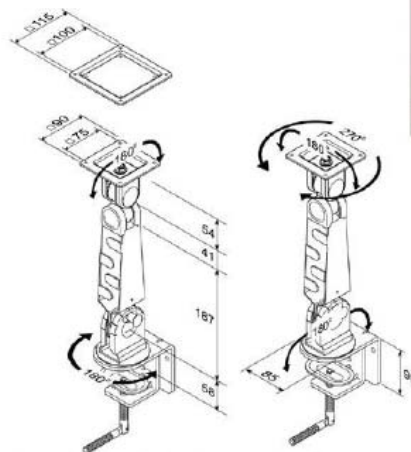

LA-11/12 Economic Monitor Arm

Capacity
1-6 kgs
(2.2-13.2 lbs)

Desk and Wall Mount Arm an economic and functional monitor arm.

- Offers tilt, up/down and angle, left/right movement.
- Fully cable managed for concealing untidy cables.
- Supports portrait/landscape software.
- Comes with both 75mm and 100mm VESA plates.
- Weight capacity between 1-6 kgs (2.2-13.2 lbs).
- Height adjustment is achieved by a lever mechanism.
- Available in both light grey and black colors.

- Screen pivots 180° up & down (upward 90° & downward 90°).
- Screen pivots 360° (Suggestion: do not pivot outrange of your desk, this could fragile your LCD).

LA-11
Desk Clamp Type

LA-12
Wall Mount Type

- Screen pivots 180° up & down (upward 90° & downward 90°).
- Screen pivots horizontally 180° (leftward 90° & rightward 90°).