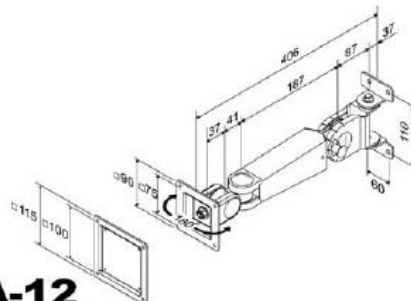

LA-11/12 Economic Monitor Arm

Capacity
1-6 kgs
(2.2-13.2 lbs)

Desk and Wall Mount Arm an economic and functional monitor arm.

- Offers tilt, up/down and angle, left/right movement.
- Fully cable managed for concealing untidy cables.
- Supports portrait/landscape software.
- Comes with both 75mm and 100mm VESA plates.
- Weight capacity between 1-6 kgs (2.2-13.2 lbs).
- Height adjustment is achieved by a lever mechanism.
- Available in both light grey and black colors.

- Screen pivots 180° up & down (upward 90° & downward 90°).
- Screen pivots 360° (Suggestion: do not pivot outrange of your desk, this could fragile your LCD).

LA-11
Desk Clamp Type

LA-12
Wall Mount Type

- Screen pivots 180° up & down (upward 90° & downward 90°).
- Screen pivots horizontally 180° (leftward 90° & rightward 90°).